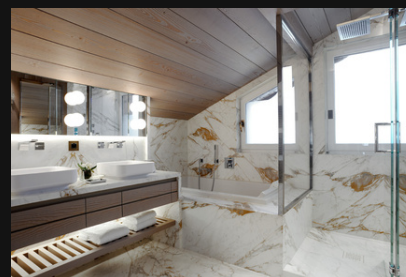

Duplex penthouse

Five bedrooms with en-suite bathrooms
Living and dining room
Fully equipped kitchen
Massage and sauna room
Heated terraces and balconies
270° views over mountains and ski slopes
In the heart of Courchevel 1850
Parking for 2 vehicles
Ski room with individual locker