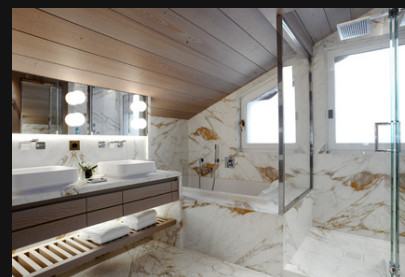

Duplex penthouse

Five bedrooms with en-suite bathrooms
Living and dining room
Fully equipped kitchen
Massage and sauna room
Heated terraces and balconies
270° views over mountains and ski slopes
In the heart of Courchevel 1850
Parking for 2 vehicles
Ski room with individual locker